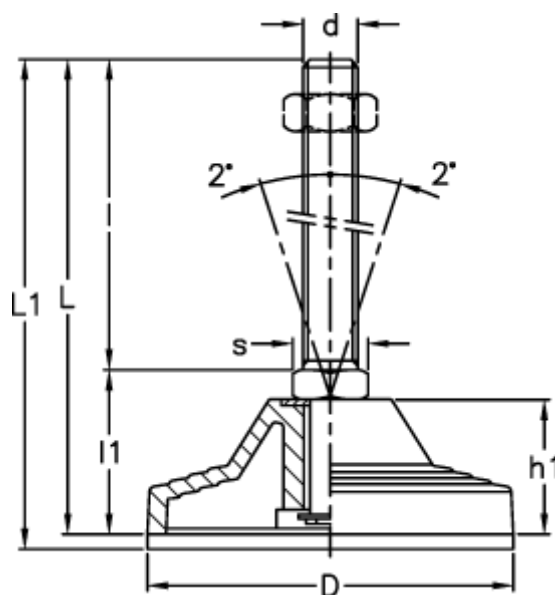

Article number: 2310310975

Description: E+G Levelling element w/no-slip disc
LV.A-125-APS-AS-M24x155

Measures

D	= 125
d	= M24
h	= 45
l	= 155
L	= 210
l1	= 55
L1	= 220
Max load (N)	= 40000

s = 24